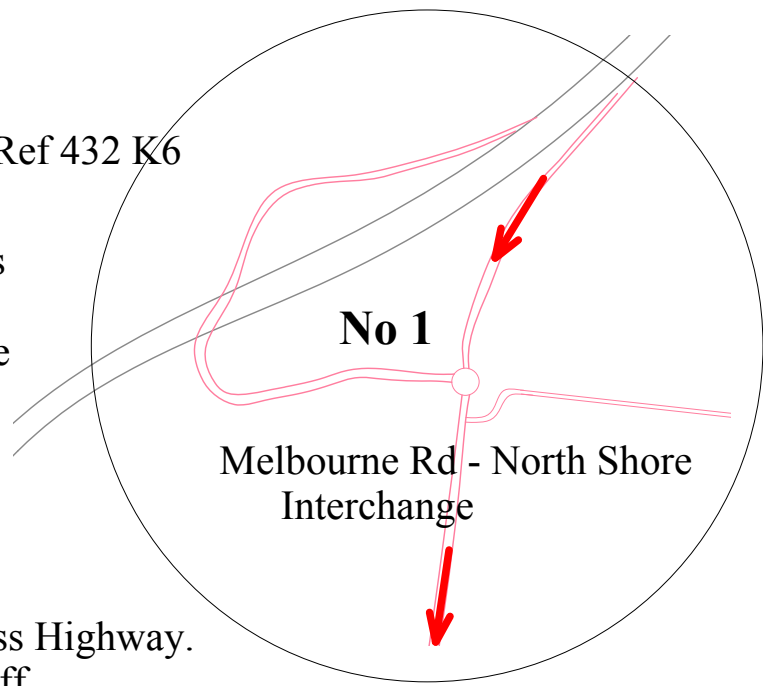

Geelong Grammar School
Corio Campus - Melways Ref 432 K6

Travel / Parking Directions
To Handbury Centre
Then Onto Cook Theatre

1. From Melbourne via Princess Highway.
Take the North Shore turn off

2. From Melbourne or Geelong
via Princess Highway.
Turn into School Road at Isuzu -
Harvey Norman / Subway - Corio
straight through the Shell Parade
Roundabout

3. From Geelong via North Shore Rd /
Shell Parade -
Turn right into School Road.

Follow Road To Car Park
(Turn to Left at Two White Rocks)

** Follow the walking path
as indicated to the Main Quadrangle
(Clock Tower Building)
Classroom Q04